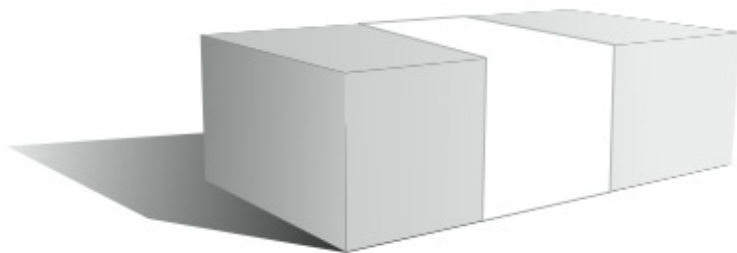

NORDRIVE®

TRANSPORT SOLUTIONS

K 4
Art. **N21414**