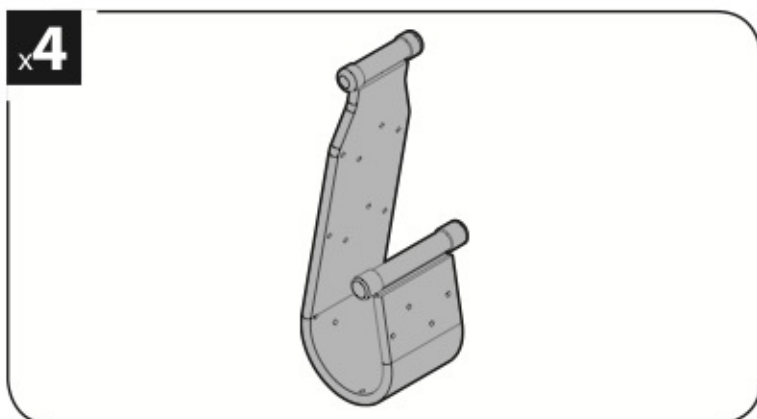

F 0 Art. N21400

F 1 Art. N21401

FIT-Kit

STANDARD RAILING

Ⓘ Per ⒼⒹ For Ⓕ Pour Ⓓ Für Ⓔ Para

SNAP SERIES

TELESCOPIC BARS

Acciaio / Steel / Acier / Stahl / Acero