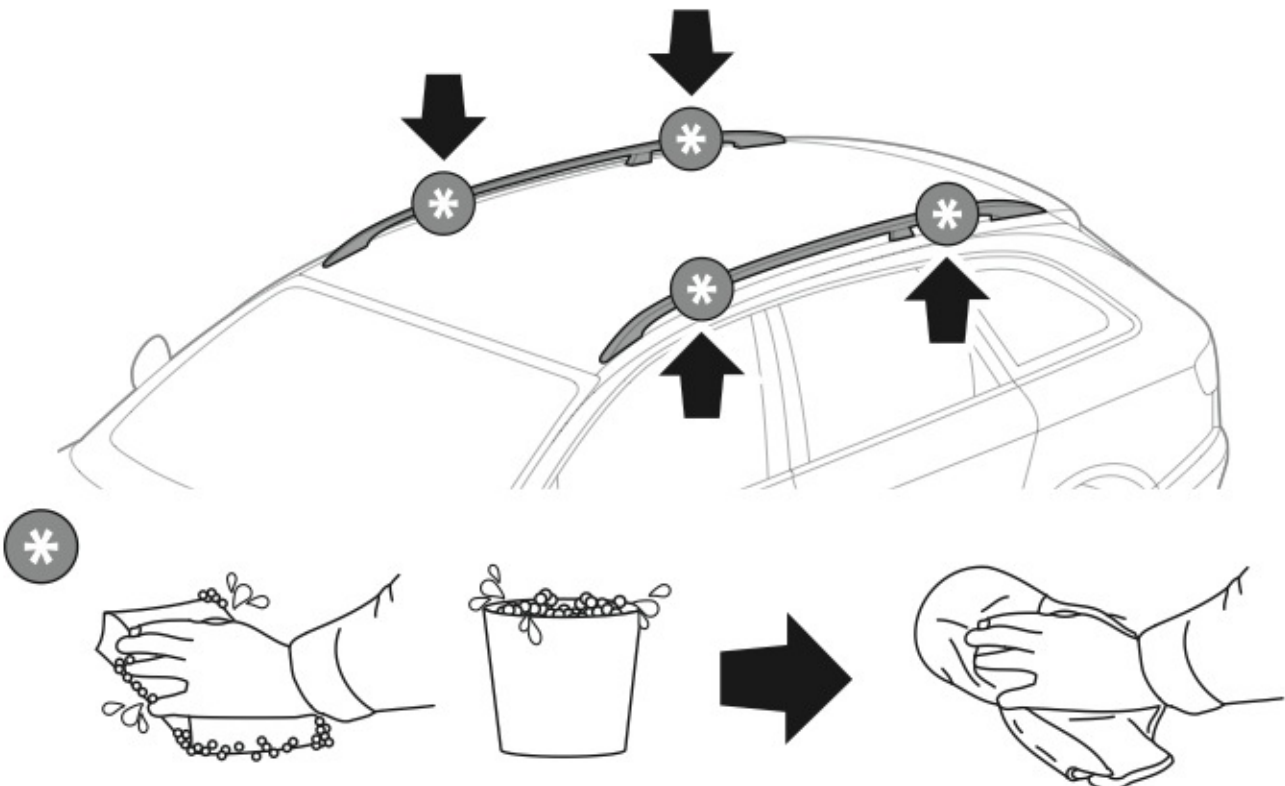

NORDRIVE®

TRANSPORT SOLUTIONS

Art. **N21400**

Art. **N21401**

x2

SNAP SERIES TELESCOPIC BARS

Acciaio / Steel / Acier / Stahl / Acero

Art. **N15010** 5,5 Kg.