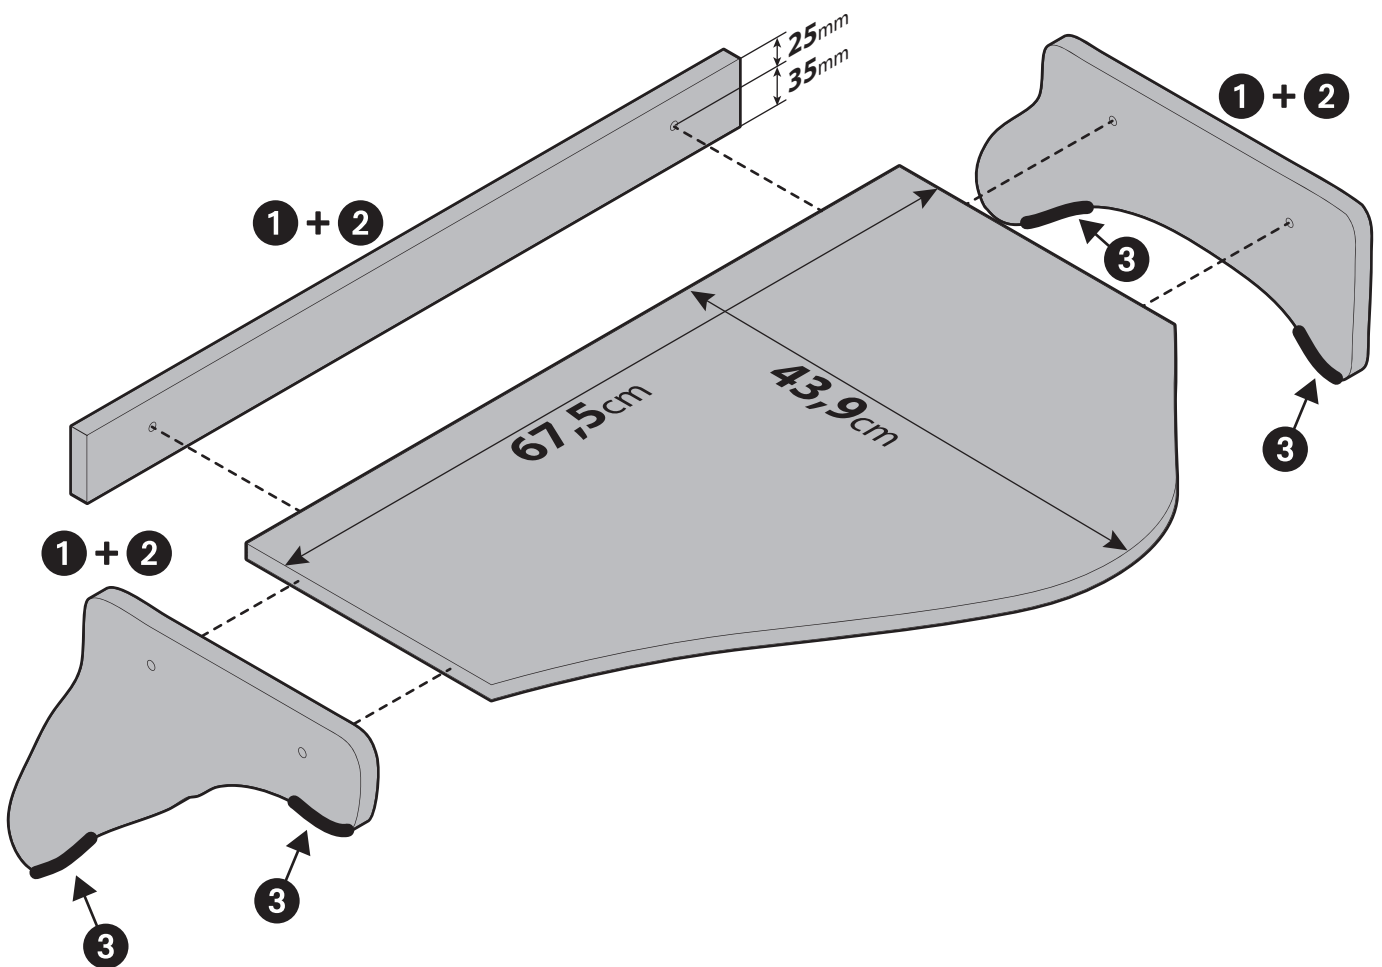

Art. **96091**

Modelli / Model:

Volvo FH Serie 2, 01/02>07/08

Made in Europe

LAMPA S.p.A.

Via G. Rossa 53/55, 46019 Viadana (MN) ITALY

Tel. +39 0375 820700

UNI EN ISO 9001:2015 Certified Company

www.lampa.it

Contenuto / Mounting kit contains:

1		x6	∅ 8mm - Viti / Screws
2		x6	Coperchi per viti / Screw covers
3		x4	Velcro / Velcro strips
		x1	Brugola / Allen key