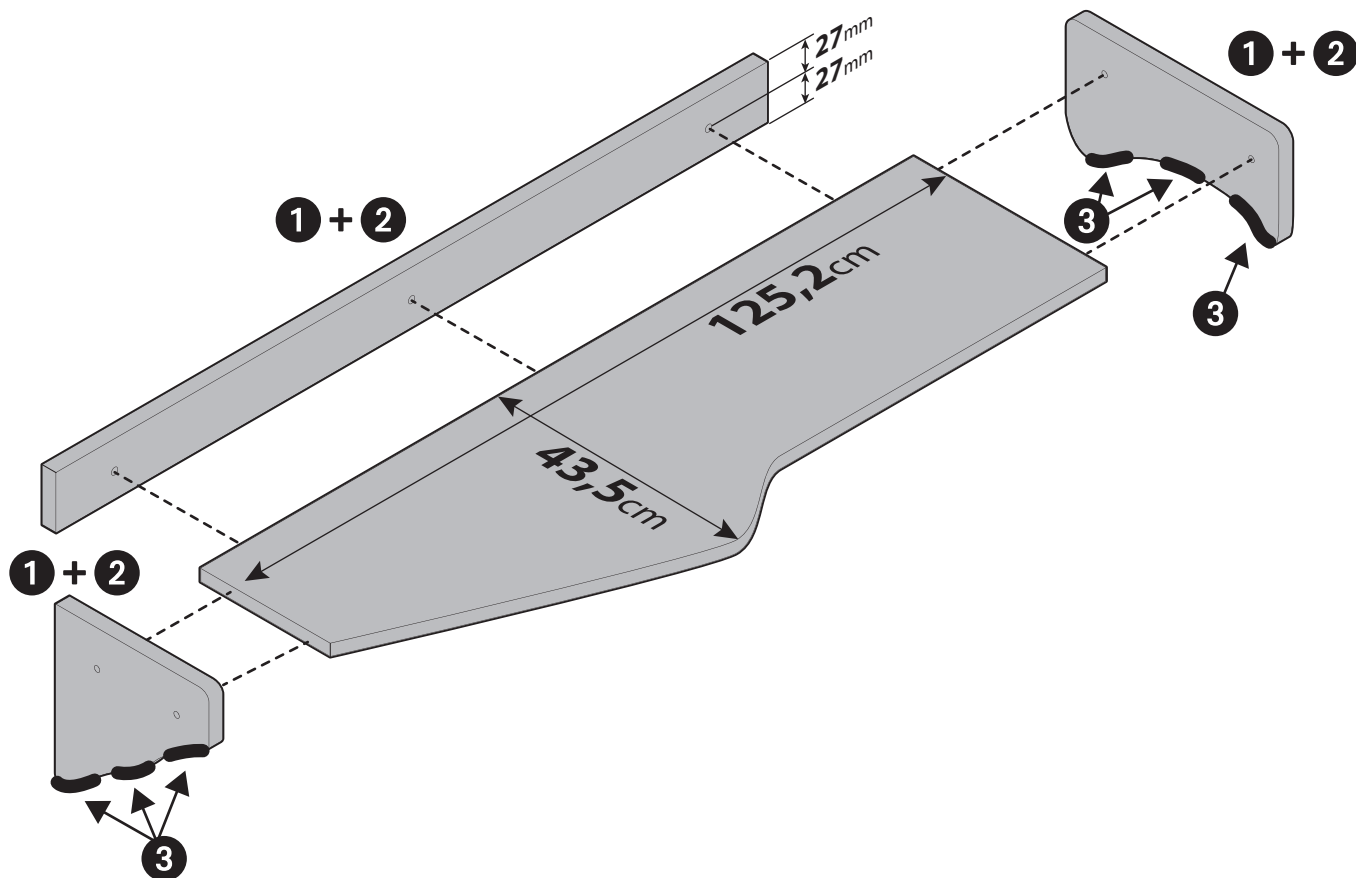

Art. **96088**

Modelli / Model:

Scania R Serie 5, 03/04>08/09

Scania R Serie 6, 09/09>08/13

Scania R Serie 6 Streamline, 09/13>12/17

Made in Europe

LAMPA S.p.A.

Via G. Rossa 53/55, 46019 Viadana (MN) ITALY

Tel. +39 0375 820700

UNI EN ISO 9001:2015 Certified Company

www.lampa.it

Contenuto / Mounting kit contains:

1		x7	∅ 8mm - Viti / Screws
2		x7	Coperchi per viti / Screw covers
3		x6	Velcro / Velcro strips
		x1	Brugola / Allen key