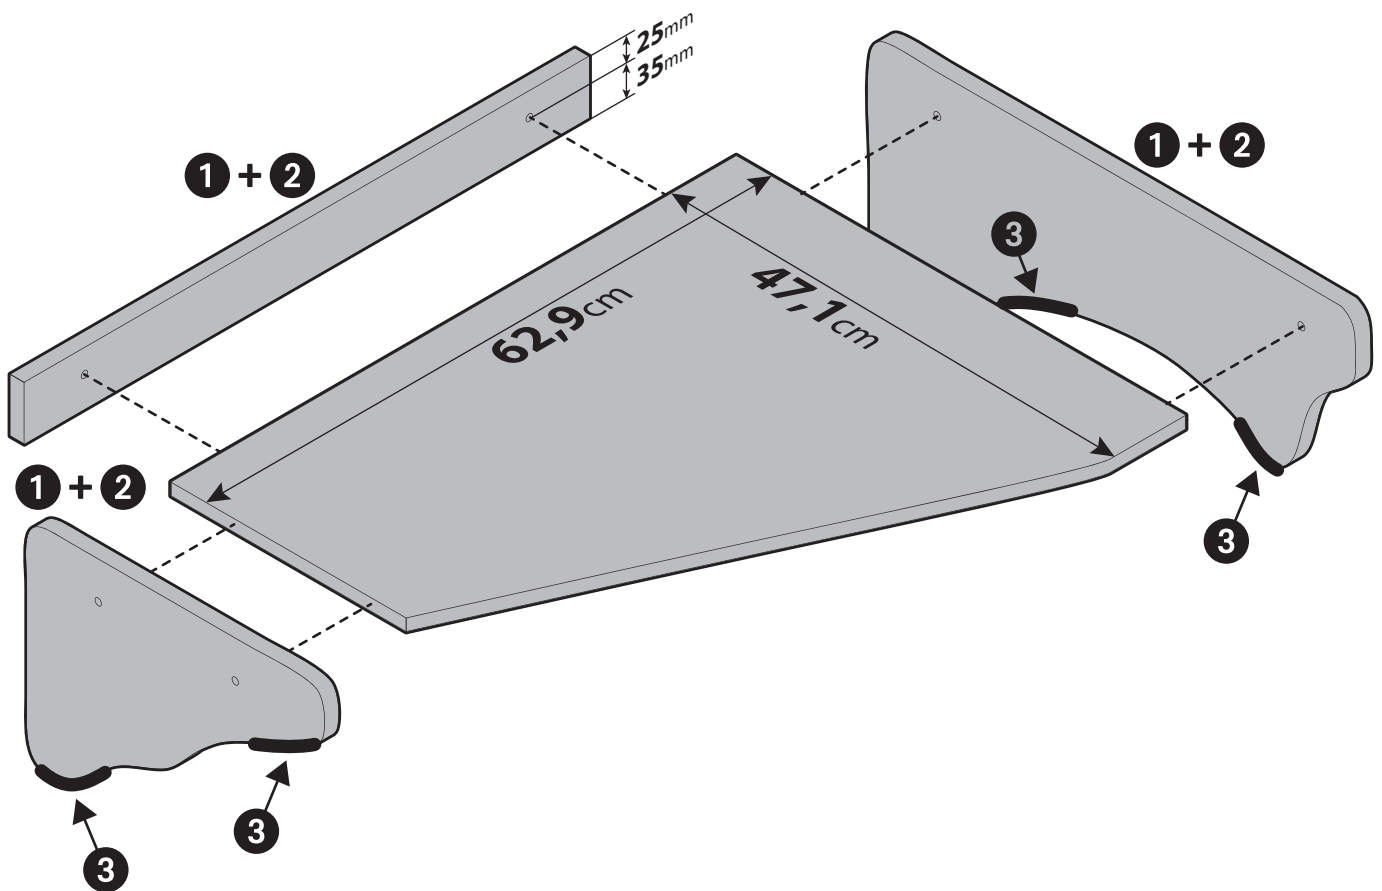

Art. **96087**

Modelli / Model:

Scania R Serie 6, 09/09>08/13

Scania R Serie 6, 09/13>12/14

Scania R Serie 6, 01/15>12/17

Made in Europe

LAMPA S.p.A.

Via G. Rossa 53/55, 46019 Viadana (MN) ITALY

Tel. +39 0375 820700

UNI EN ISO 9001:2015 Certified Company

www.lampa.it

Contenuto / Mounting kit contains:

1		x6	∅ 8mm - Viti / Screws
2		x6	Coperchi per viti / Screw covers
3		x4	Velcro / Velcro strips
		x1	Brugola / Allen key