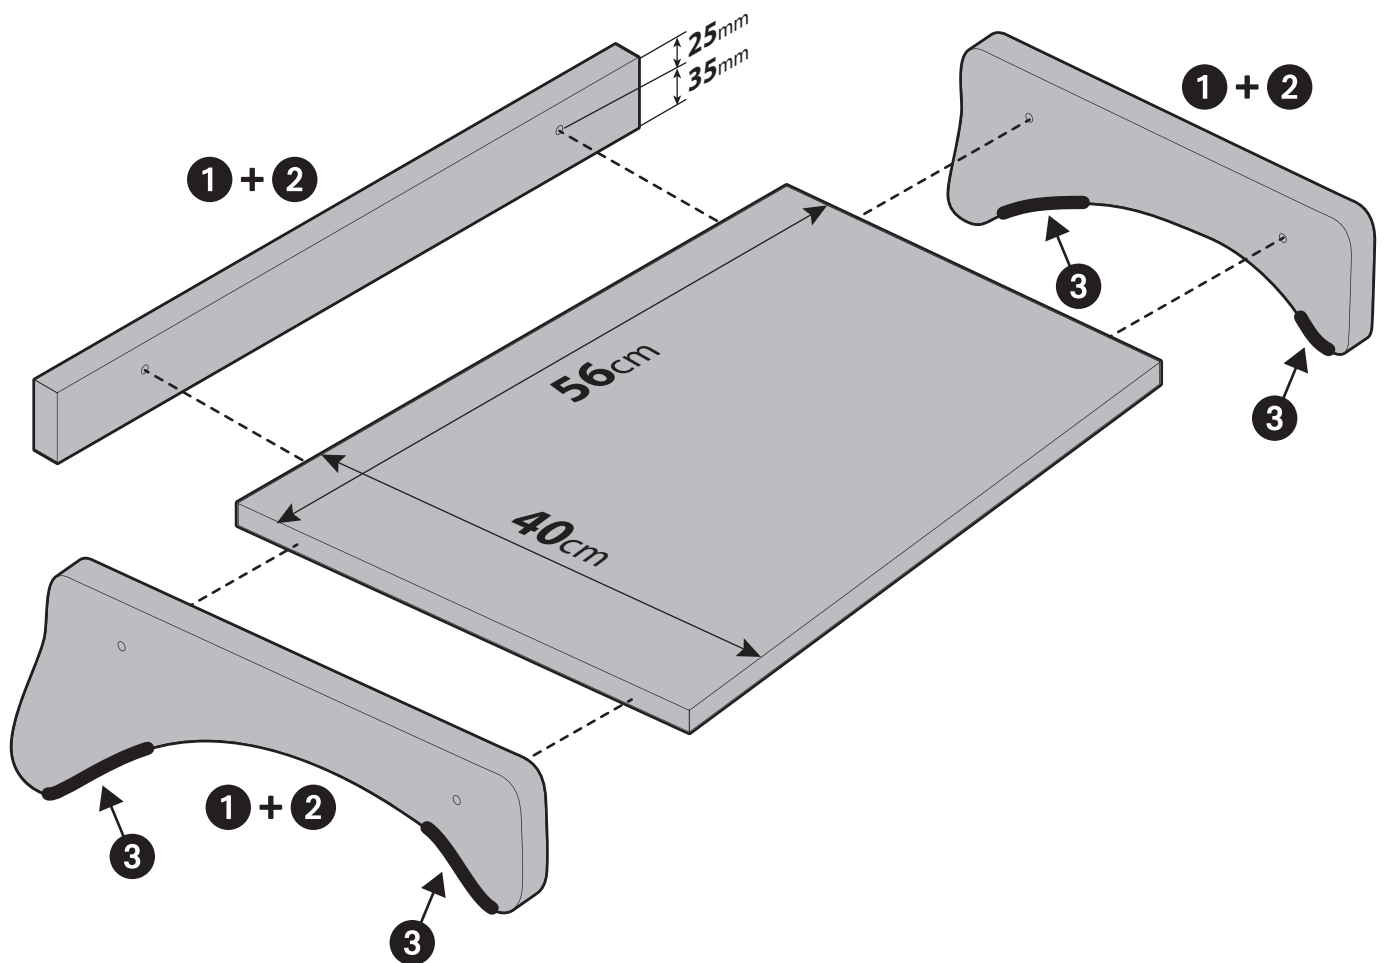

Art. **96086**

Modelli / Model:

Scania R Serie 6, 09/09>08/13

Scania R Serie 6 - Streamline, 09/13>12/17

Made in Europe

LAMPA S.p.A.

Via G. Rossa 53/55, 46019 Viadana (MN) ITALY

Tel. +39 0375 820700

UNI EN ISO 9001:2015 Certified Company

www.lampa.it

Contenuto / Mounting kit contains:

1		x6	∅ 8mm - Viti / Screws
2		x6	Coperchi per viti / Screw covers
3		x4	Velcro / Velcro strips
		x1	Brugola / Allen key