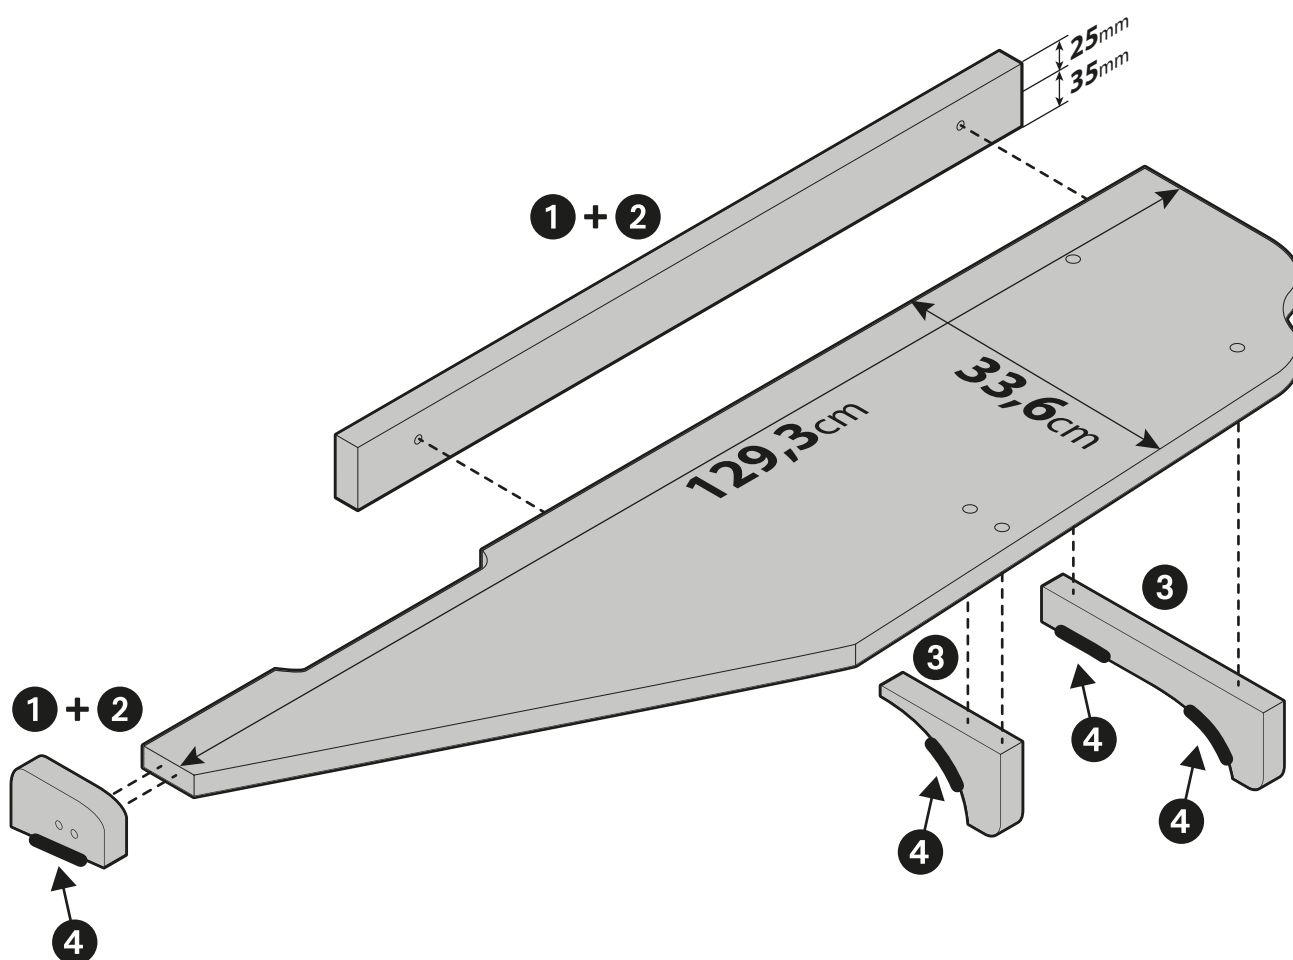

UNI EN ISO 9001:2015 Certified Company

**www.lampa.it**

Contenuto / Mounting kit contains:

<b>1</b>		x4	∅ 6mm - Viti / Screws
<b>2</b>		x4	Coperchi per viti / Screw covers
<b>3</b>		x4	∅ 6mm - Tasselli in legno / Wooden dowel
<b>4</b>		x4	Velcro / Velcro strips
		x1	Brugola / Allen key