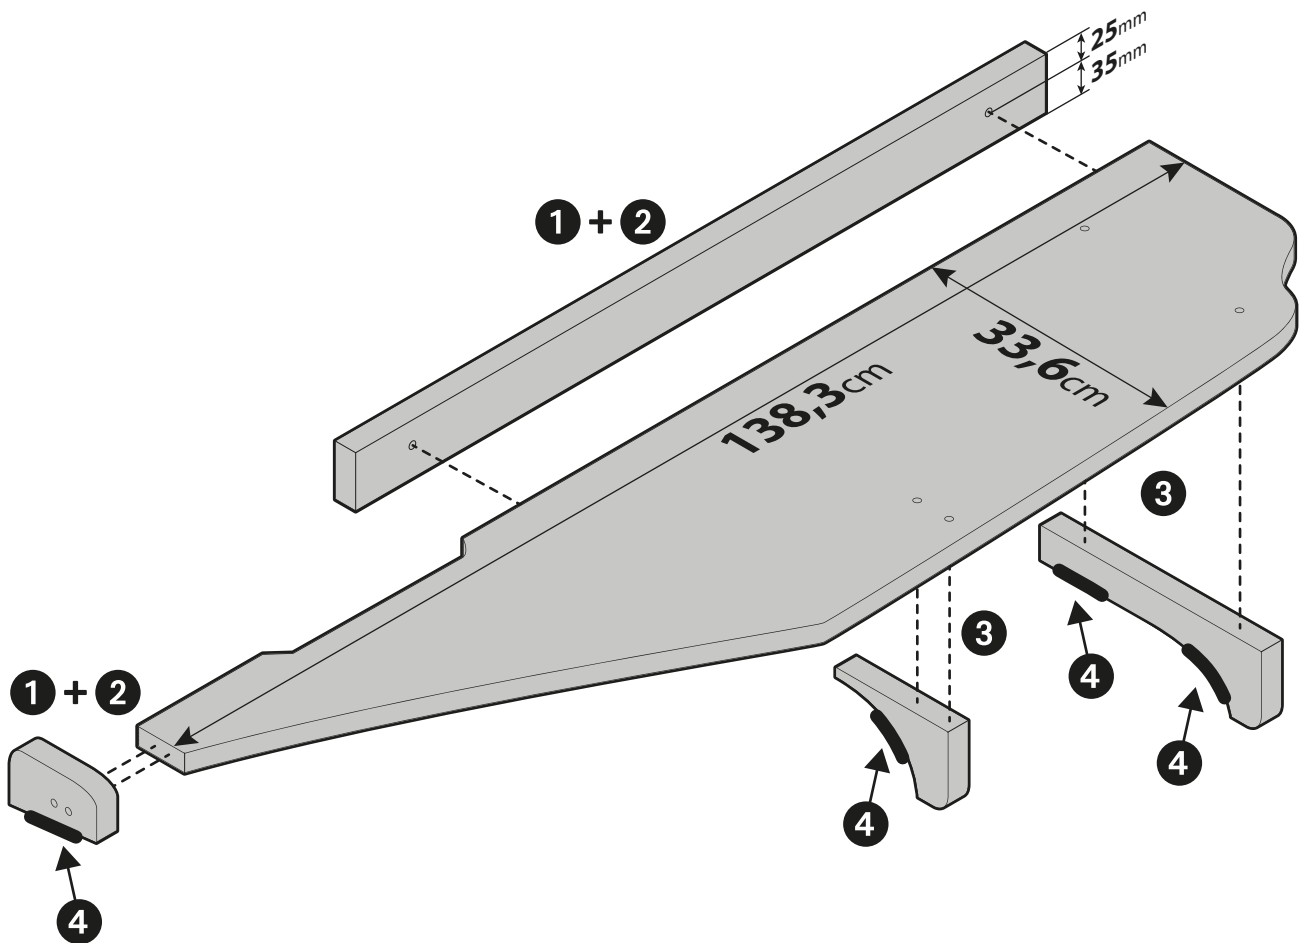

UNI EN ISO 9001:2015 Certified Company

www.lampa.it

Contenuto / Mounting kit contains:

| | | | |
|----------|---|----|--|
| 1 |  | x4 | ∅ 6mm - Viti / Screws |
| 2 |  | x4 | Coperchi per viti / Screw covers |
| 3 |  | x4 | ∅ 6mm - Tasselli in legno / Wooden dowel |
| 4 |  | x4 | Velcro / Velcro strips |
| |  | x1 | Brugola / Allen key |