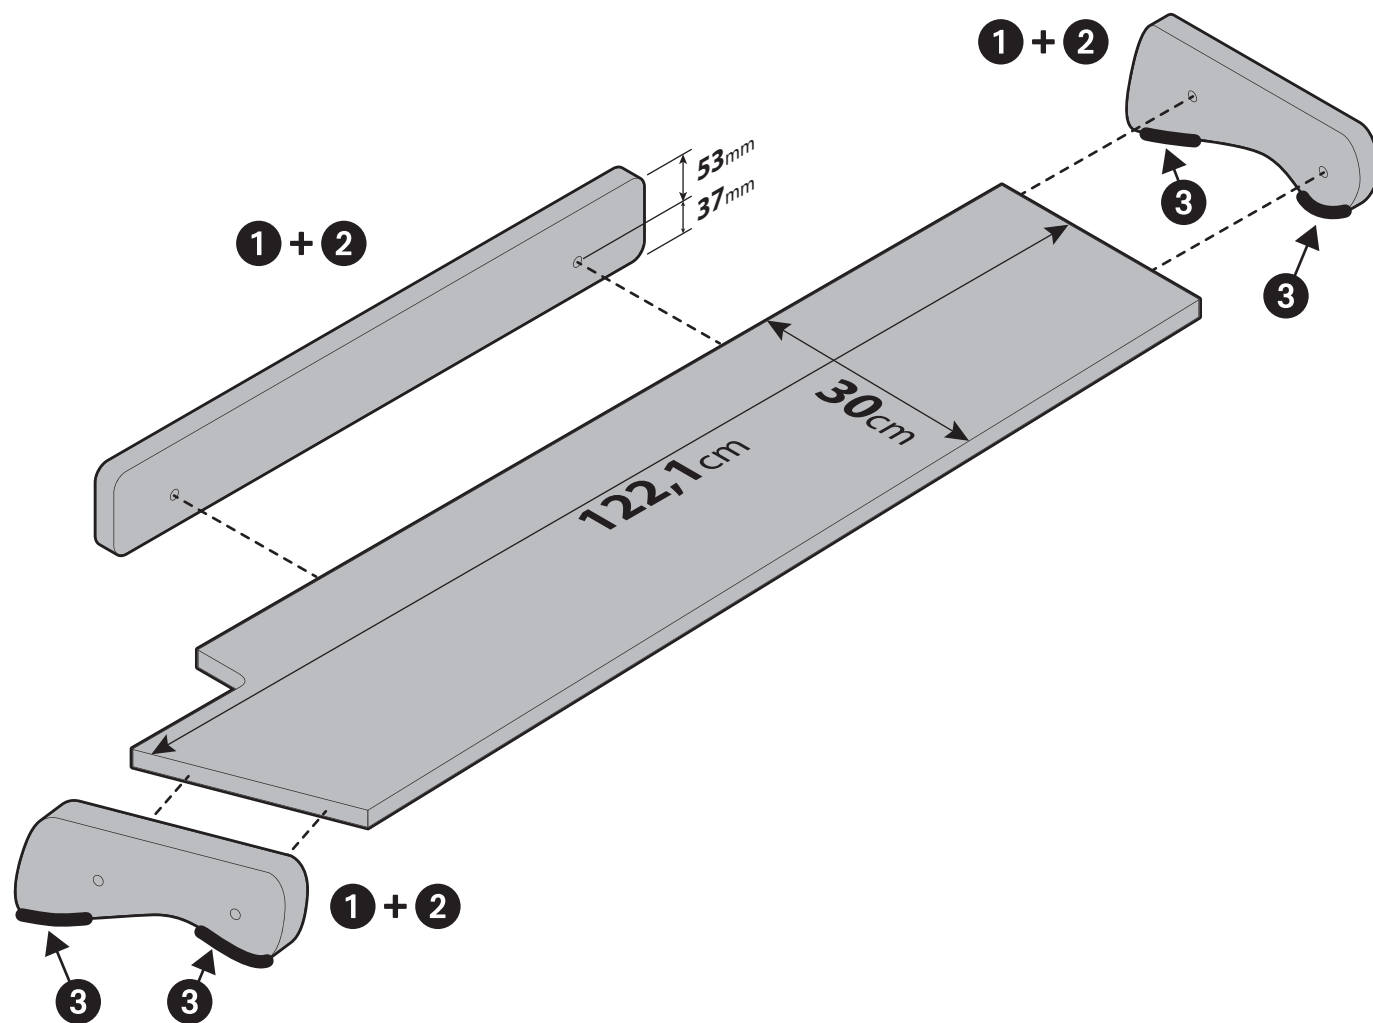

Art. **96062**

Modelli / Model:

**Man TGX, 09/07>08/14**

**Man TGX, 09/14>**

Made in Europe

**LAMPA S.p.A.**

Via G. Rossa 53/55, 46019 Viadana (MN) ITALY

Tel. +39 0375 820700

UNI EN ISO 9001:2015 Certified Company

**www.lampa.it**

Contenuto / Mounting kit contains:

<b>1</b>		x6	∅ 8mm - Viti / Screws
<b>2</b>		x6	Coperchi per viti / Screw covers
<b>3</b>		x5	Velcro / Velcro strips
		x1	Brugola / Allen key