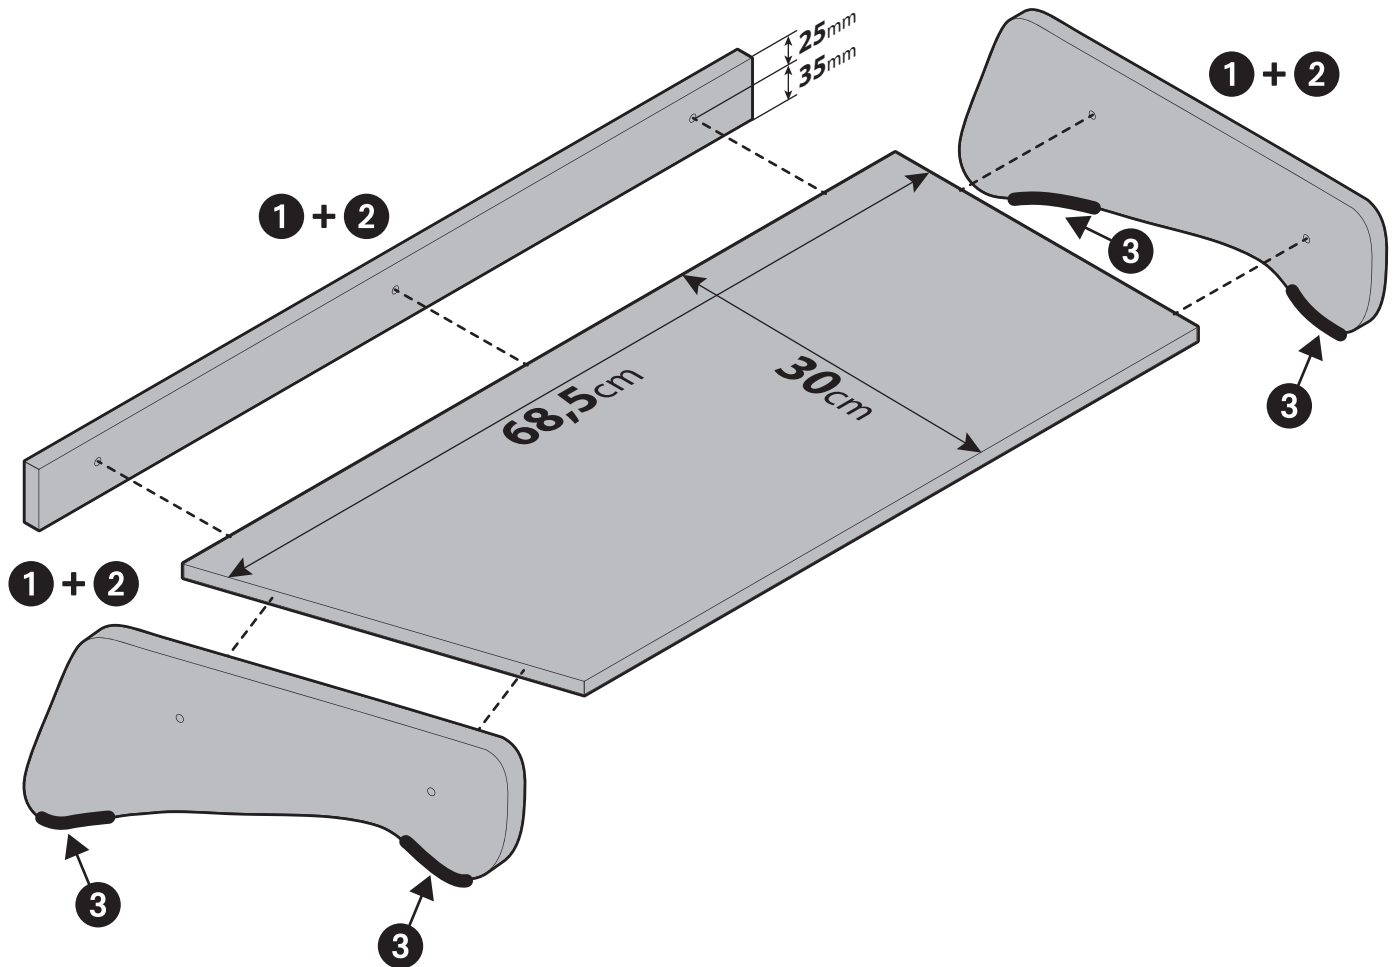

Art. **96061**

Modelli / Model:

Man TGX, 09/07>08/14

Man TGX, 09/14>

Made in Europe

LAMPA S.p.A.

Via G. Rossa 53/55, 46019 Viadana (MN) ITALY

Tel. +39 0375 820700

UNI EN ISO 9001:2015 Certified Company

www.lampa.it

Contenuto / Mounting kit contains:

1		x6	∅ 8mm - Viti / Screws
2		x6	Coperchi per viti / Screw covers
3		x4	Velcro / Velcro strips
		x1	Brugola / Allen key