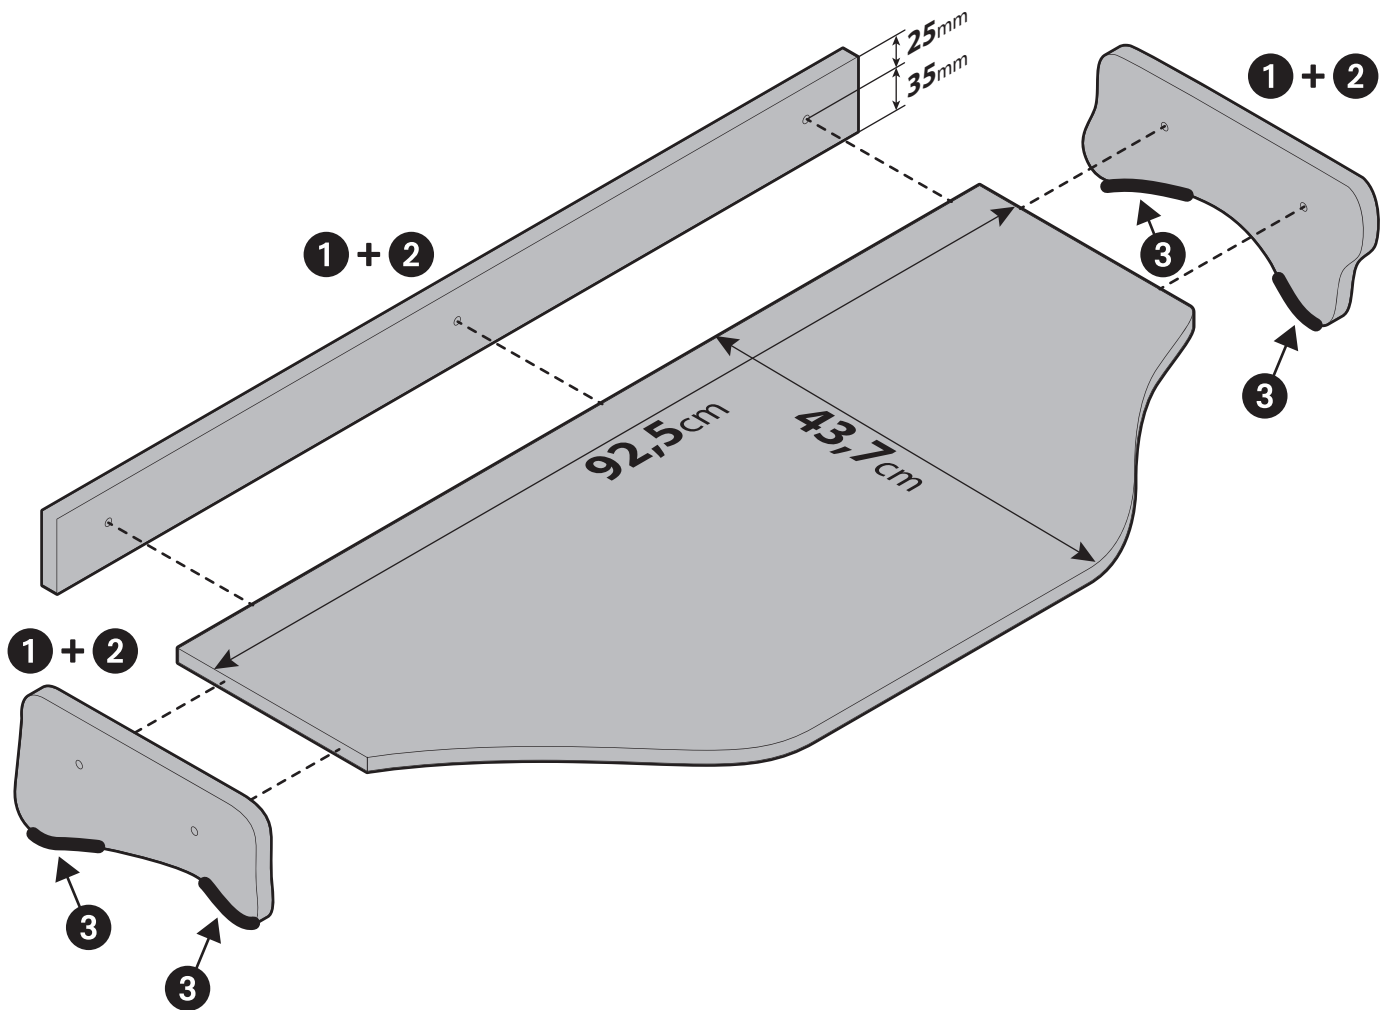

www.lampa.it

Contenuto / Mounting kit contains:

1		x7	∅ 8mm - Viti / Screws
2		x7	Coperchi per viti / Screw covers
3		x4	Velcro / Velcro strips
		x1	Brugola / Allen key